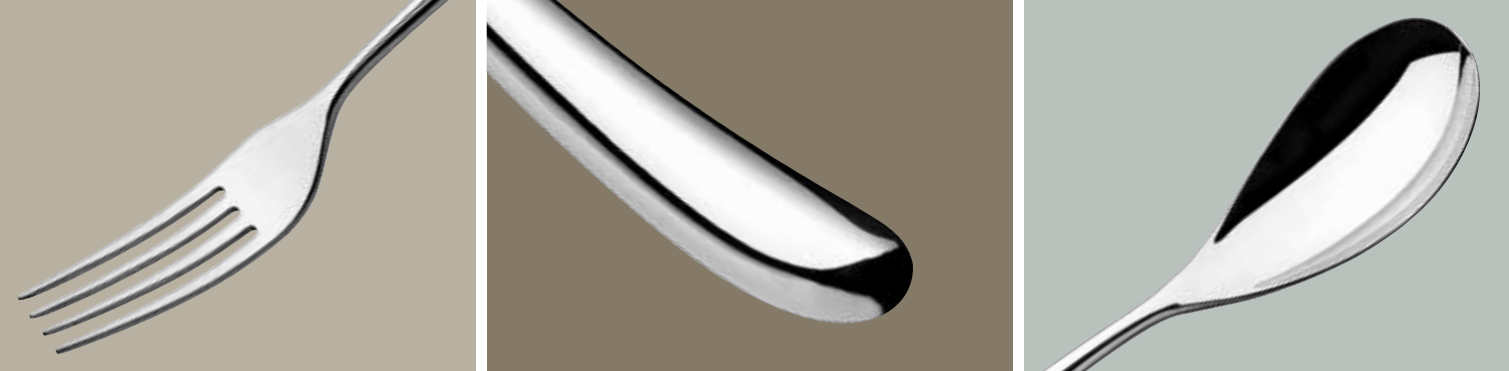

Aires™

18/10 Stainless Steel

ITEM	DESCRIPTION	UOM	CASE
Z-AR-01	Aires Teaspoon, 6"L, 4.2mm	Doz	1/15
Z-AR-03	Aires Dinner Spoon, 8-1/8"L, 5.2mm	Doz	1/15
Z-AR-05	Aires Dinner Fork, 8-1/8"L, 5.5mm	Doz	1/15
Z-AR-06	Aires Salad Fork, 7"L, 4.5mm	Doz	1/15
Z-AR-08	Aires Dinner Knife (Solid), 9-7/16"L, 9.5mm	Doz	1/15

Delicate sculpted lines, teardrop spoon bowls and slender handle proportions that command a maestro's touch, the Aires™ pattern provides an understated flair to any high-concept establishment.