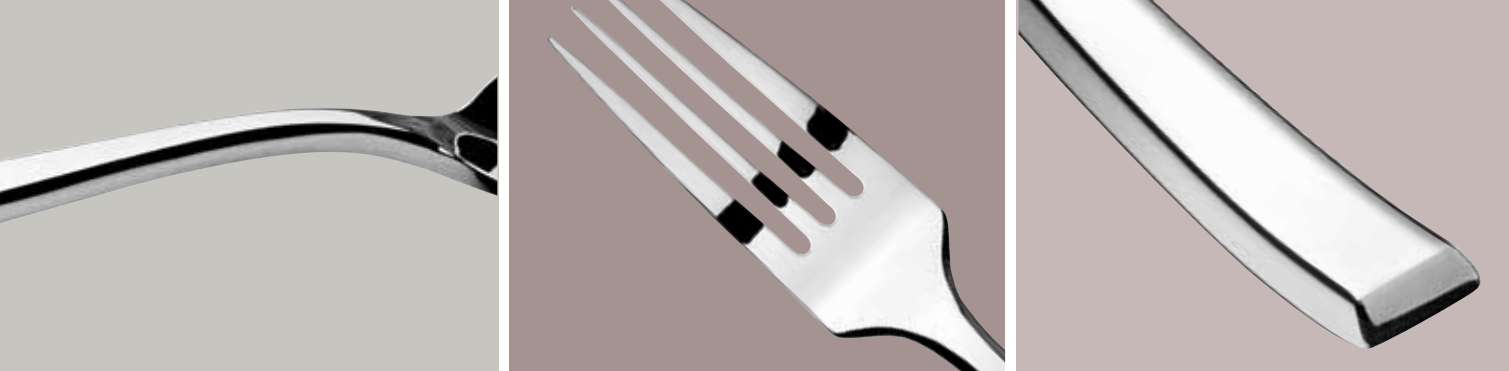

Monte Carlo™

Sleek and sophisticated, the Monte Carlo™ holloware line features clean and fluid contours in brilliant 18/10 stainless steel mirror finish that is striking in all cosmopolitan dining environments.

Isola™
18/10 Stainless Steel

ITEM	DESCRIPTION	UOM	CASE
Z-IS-01	Isola Teaspoon, 6"L, 3.7mm	Doz	1/15
Z-IS-03	Isola Dinner Spoon, 8-3/16"L, 5.0mm	Doz	1/15
Z-IS-04	Isola Boullion Spoon, 7-3/16"L, 5.0mm	Doz	1/15
Z-IS-05	Isola Dinner Fork, 8"L, 5.0mm	Doz	1/15
Z-IS-06	Isola Salad Fork, 7-1/2"L, 4.0mm	Doz	1/15
Z-IS-08	Isola Dinner Knife (Solid), 9-1/2"L, 8.5mm	Doz	1/15

Ampezzo™

18/10 Stainless Steel

Luxurious standout in any setting, the heavyweight and multi-faceted design of this pattern takes inspiration from the mountain range town of Cortina d'Ampezzo.

ITEM	DESCRIPTION	UOM	CASE
Z-AZ-01	Ampezzo Teaspoon, 6"L, 3.0mm	Doz	1/15
Z-AZ-03	Ampezzo Dinner Spoon, 7-11/16"L, 5.2mm	Doz	1/15
Z-AZ-05	Ampezzo Dinner Fork, 8-1/8"L, 4.5mm	Doz	1/15
Z-AZ-06	Ampezzo Salad Fork, 7-1/2"L, 5.2mm	Doz	1/15
Z-AZ-08	Ampezzo Dinner Knife (Solid), 9-1/2"L, 9.0mm	Doz	1/15

Exceptional weight and timeless modernity formed by the smooth contours of the Claret™ pattern sparkle like a tranquil lake, contributing to the perfect setting for any white-linen establishment.

Carrera™