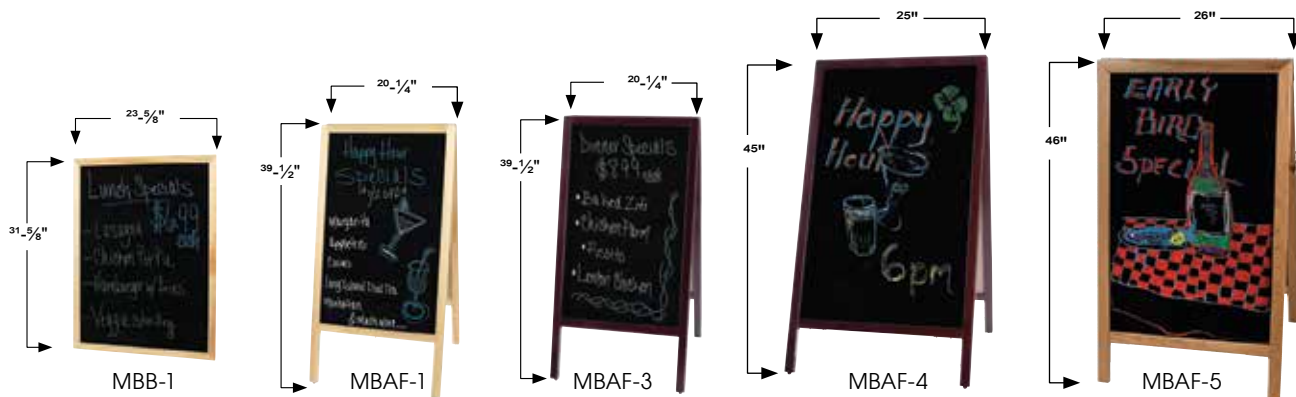

- ◆ Trays fit into tracks that are angled up for a better view
- ◆ Easily slide trays out for cleaning and restocking
- ◆ Durable and easy to wipe clean

ITEM	DESCRIPTION	SIZE (L X W X H)	UOM	CASE
ADC-2	2-Tray, Front & Rear Door	21" x 18" x 12"	Set	1
ADC-3	3-Tray, Rear Door	21" x 18" x 16-1/2"	Set	1
ADC-4	4-Tray, Front & Rear Door	14" x 24" x 24"	Set	1
ADC-TY	Tray for ADC-Series Display Cases	20-1/4" x 13-1/4" x 3/4"	Each	12

ADC-2 & ADC-4 feature handle on front for self-serve option

Trays fit into tracks that are angled up for a better view

TIERED DISPLAY CASES

ADC-2

ADC-3

ADC-4

SIGN BOARDS, MARKERS, ERASER

- ◆ High-tech Absol-Flat black glossy surface allows for easy writing
- ◆ Solid 1-1/4" wide frames with double reinforced joints

WOODEN FRAME MARKER BOARDS

ITEM #	DESCRIPTION	INCLUDES	SIZE (L X W X H)	UOM	CASE
MBB-1	Natural	1 Standard White Marker & Eraser	23-5/8" x 3/4" x 31-5/8"	Set	6
MBB-3	Mahogany	1 Standard White Marker & Eraser	23-5/8" x 3/4" x 31-5/8"	Set	1/6